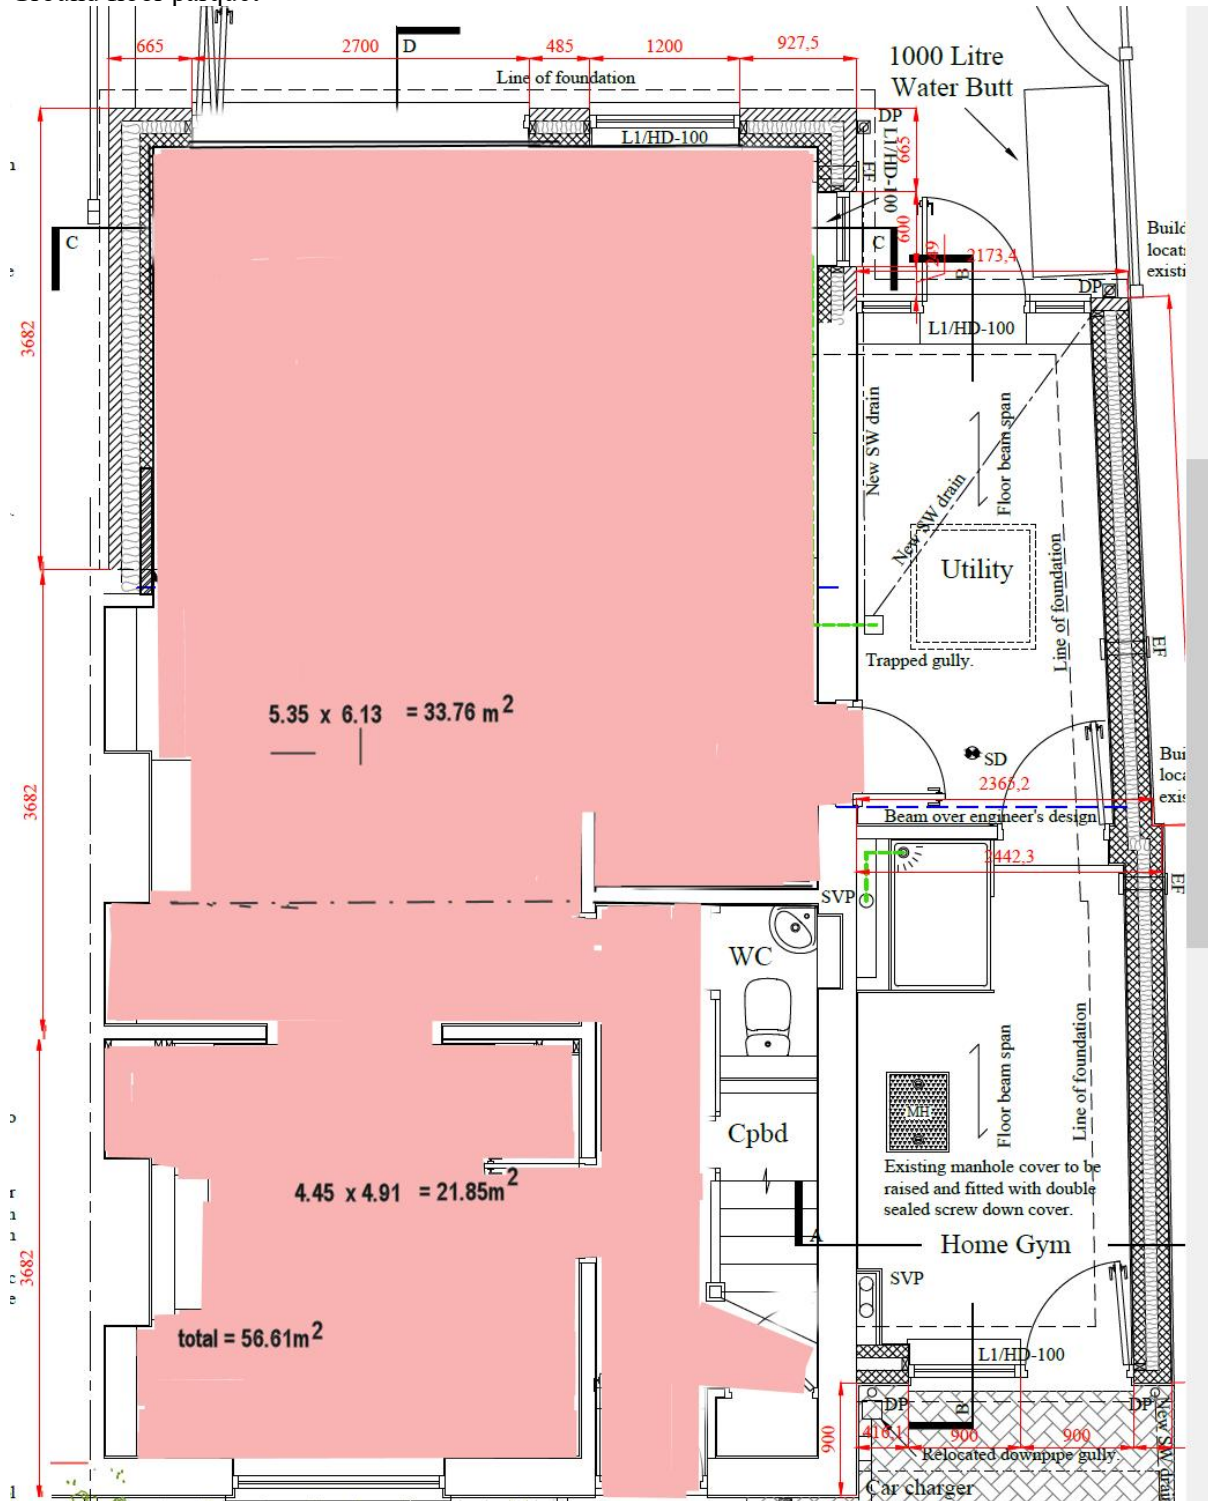

JASON FLOORING

Ground floor parquet

Pink is required flooring ie the day room; sittingroom and hallway totalling around 56.6m²

Please can I have a quote for laying, levelling and flooring :Amtico pretend wood parquet :Amtico parquet flooring does come in little, individual rectangular strips (or planks) This is be laid as herringbone small parquet. Typically measures around **76 x 229mm** (approx. 3" x 9").
The time when this will be required will be in April. Thanks

Or Stanton Stone 609.6 x 914.4 mm

There will be a requirement for carpeting upstairs: the landing, staircase and 3 bedrooms. This is not required yet but hopefully end of April as one of the last jobs.