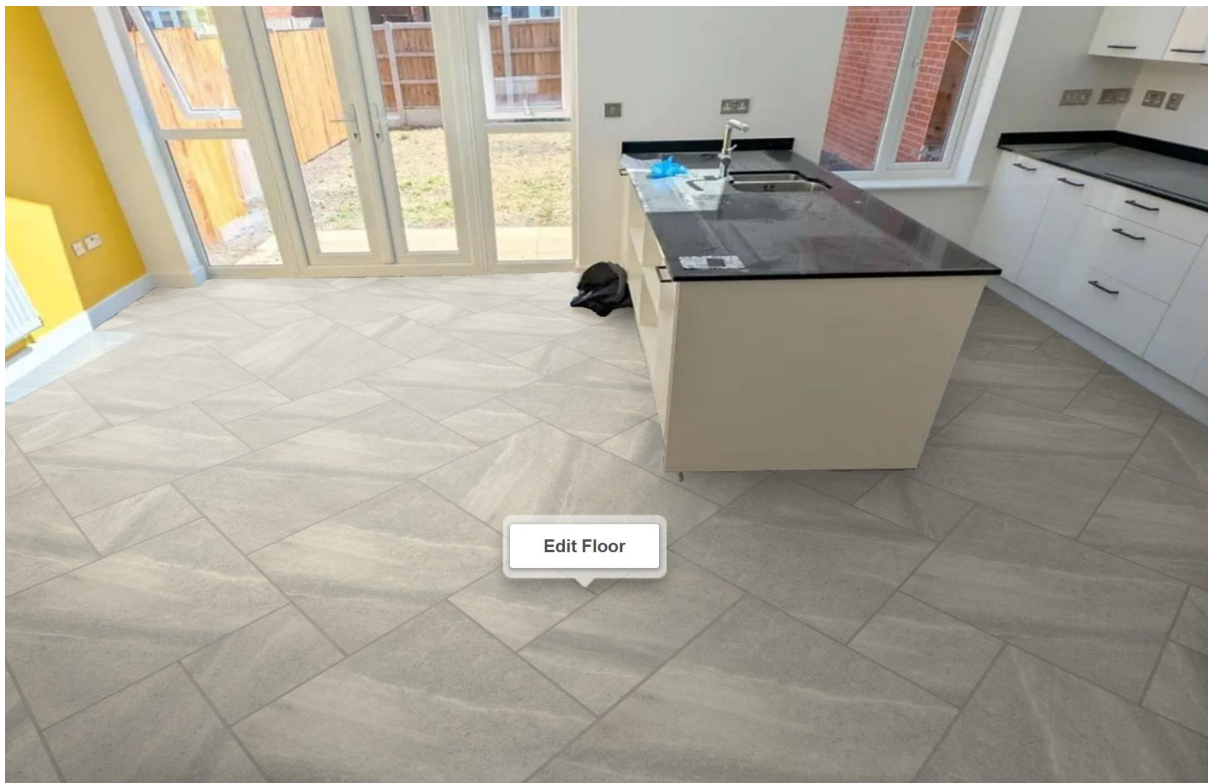

Or Stanton Stone 609.6 x 914.4 mm